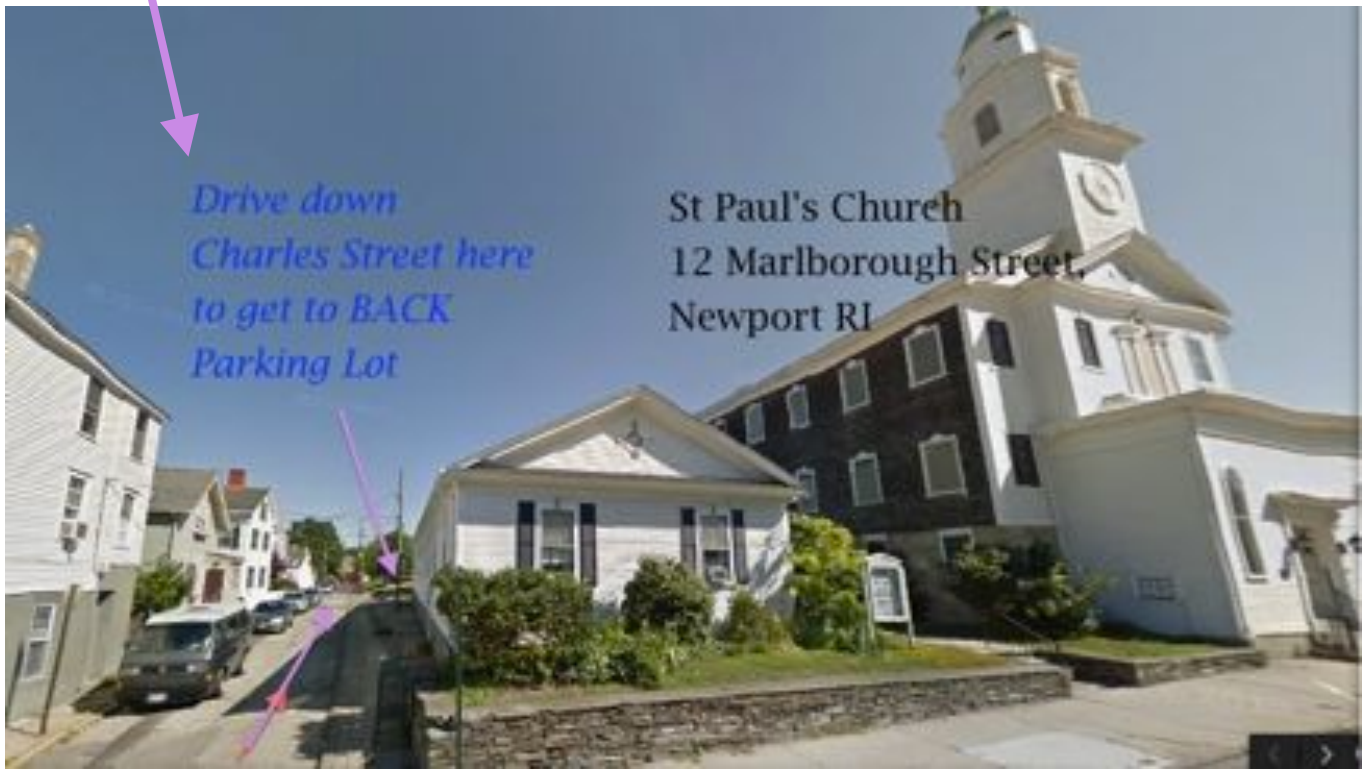

St. Paul's Main Church building

St. Paul's Church Building:  
 Please do not enter  
 The Church main Front Door  
 On Marlborough Street  
 it is in use by other groups. X

Codington Street

Marlborough Street

Entrance

St. Paul's Courtyard stairs

St. Paul's Church  
 Educational Wing  
 Music Together CLASSES!!!

Charles Street

### Parking

You'll see St. Paul's Church at 12 Marlborough Street, Newport, RI 02840  
On the corner of Charles Street and Marlborough Street.  
Parking? Drive down CHARLES STREET on the left side here of the church.....

Then, When you Drive down Charles Street  
Then You'll see the PARKING LOT here, You Made it!

see next page for parking MAP

*St. Paul's Church 12 Marlborough Street  
for Music Together Class  
PARKING in the REAR - at the corner of  
Charles Street and Coddington Street*